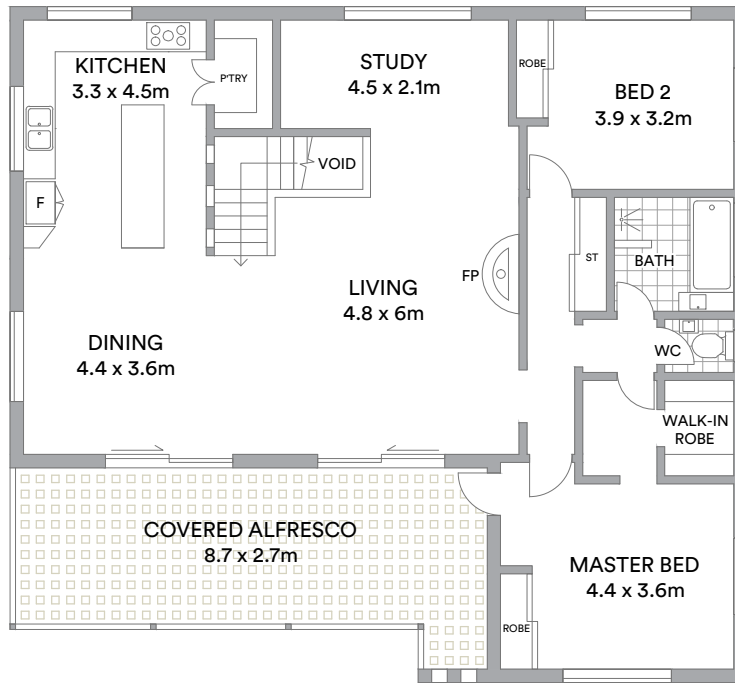

GROUND FLOOR

FIRST FLOOR

Internal 229sqm
 Garage 26sqm
 Alfresco/Patio/Deck 54sqm
 Total area 309sqm

McGrath