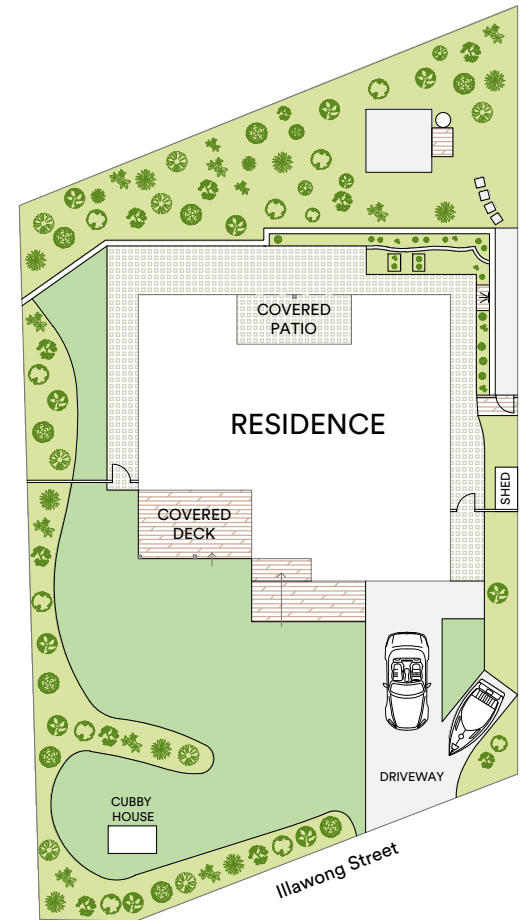

GROUND FLOOR

FIRST FLOOR

Internal 229sqm
 Garage 26sqm
 Alfresco/Patio/Deck 54sqm
 Total area 309sqm

McGrath