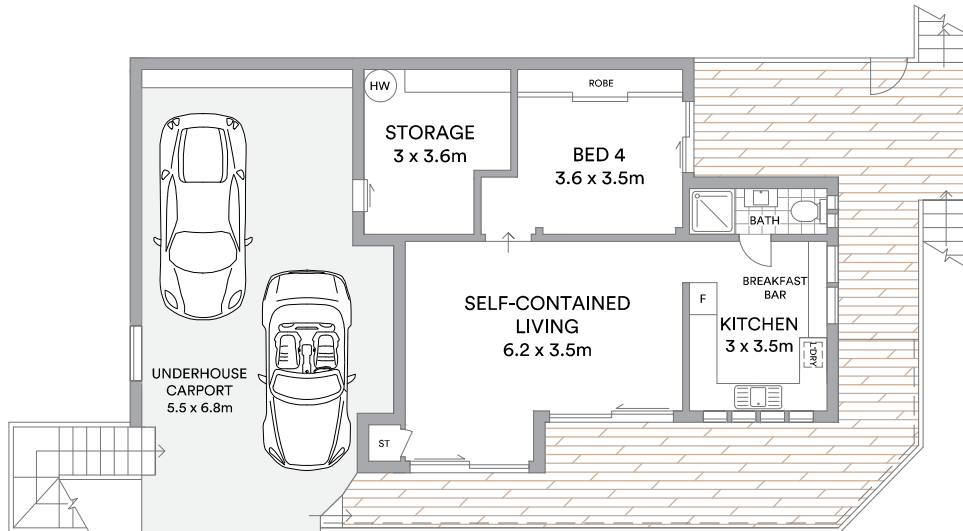

UPPER FLOOR

LOWER FLOOR

Internal 194sqm
Carport 47sqm
Deck 152sqm
Total 393sqm

McGrath