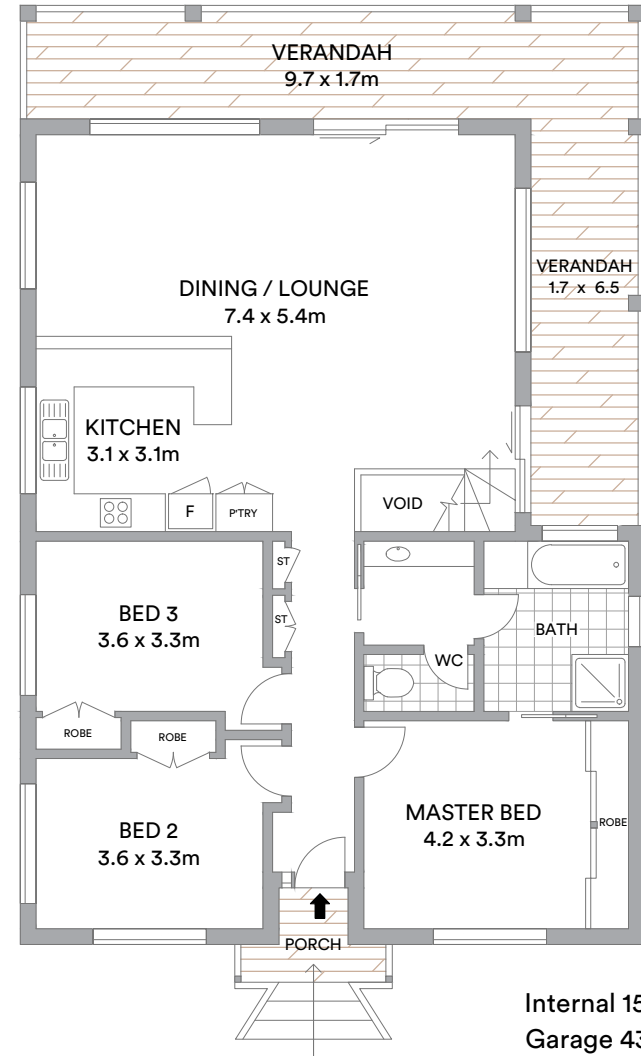

LOWER LEVEL

ENTRY LEVEL

Internal 155sqm
Garage 43sqm
Porch / Verandah 30sqm
Total 228sqm

McGrath