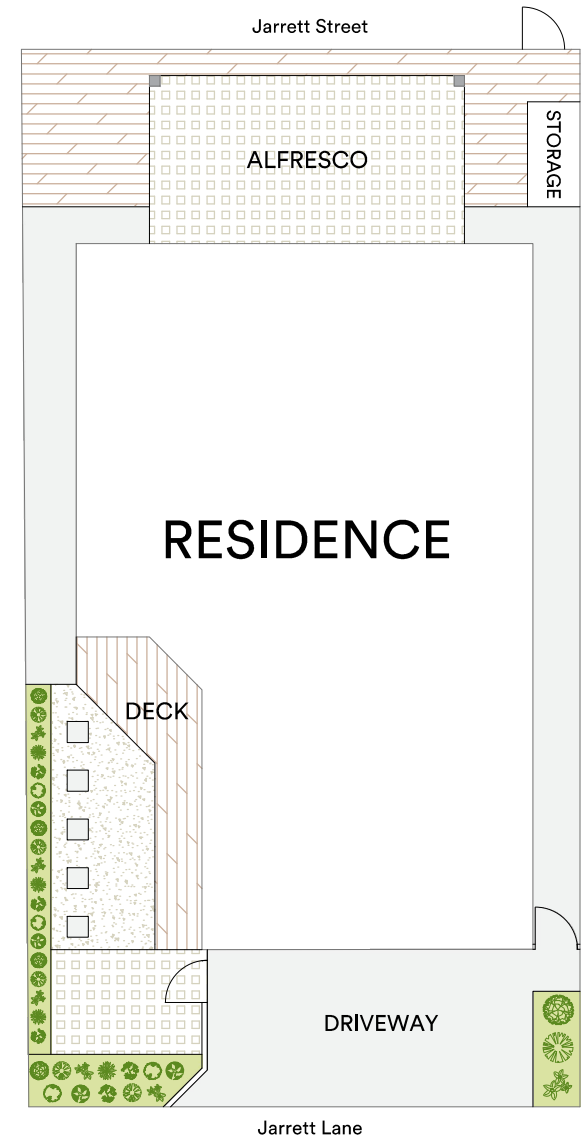

ENTRY LEVEL

UPPER LEVEL

Internal 166sqm