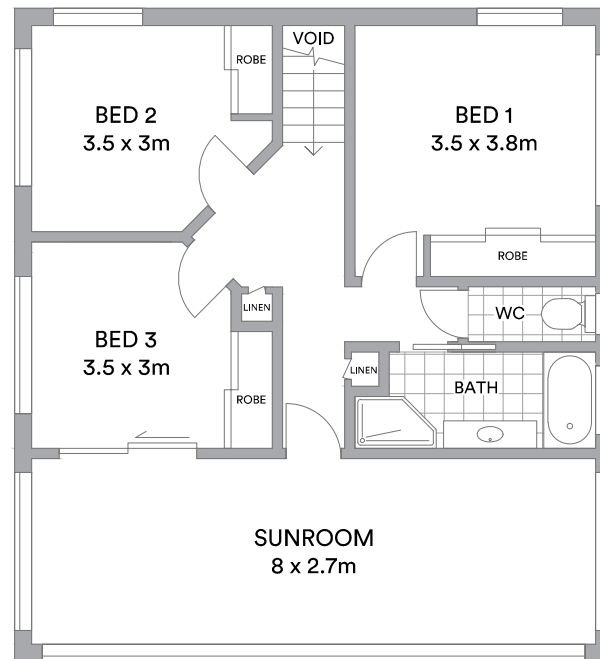

ENTRY LEVEL

UPPER LEVEL

Internal 166sqm