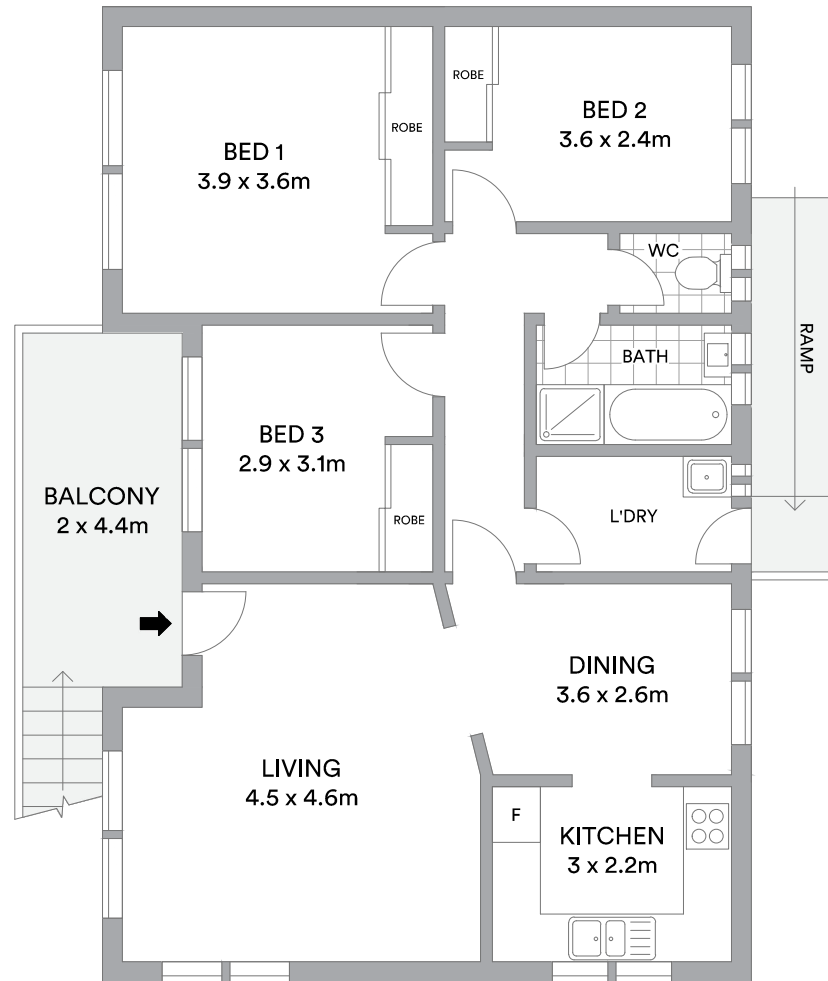

LOWER LEVEL

ENTRY LEVEL

Tania Drive

Internal 107sqm
 External 425sqm
 Land area 520sqm

McGrath