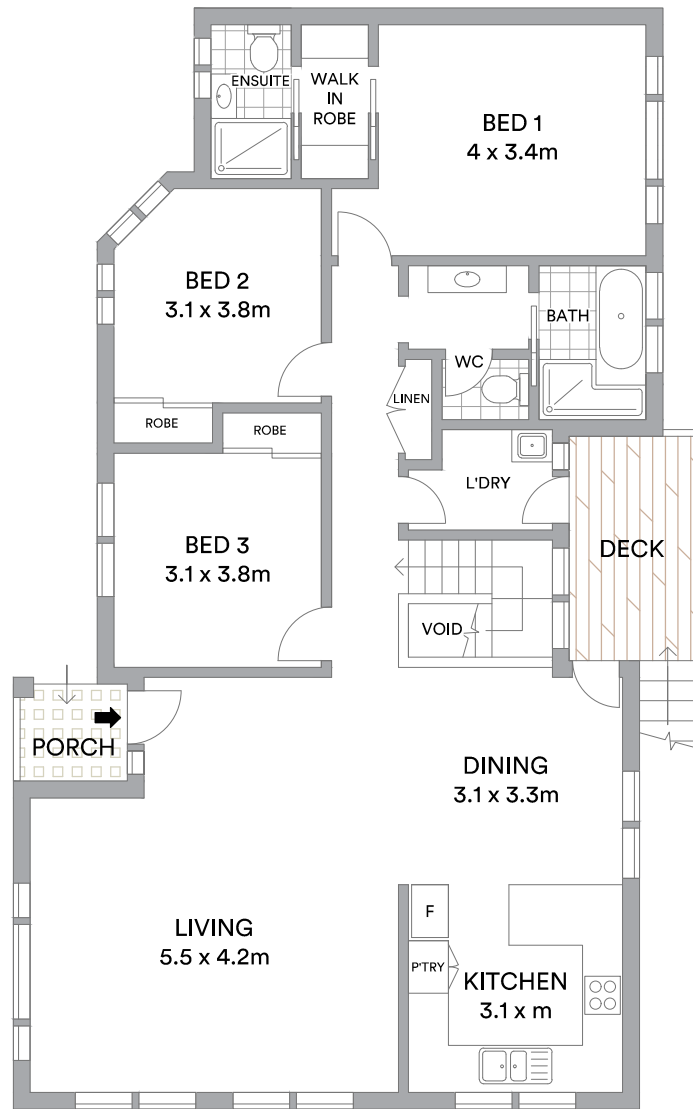

LOWER LEVEL

ENTRY LEVEL

Internal 176sqm
External 204sqm
Land area 336sqm

McGrath