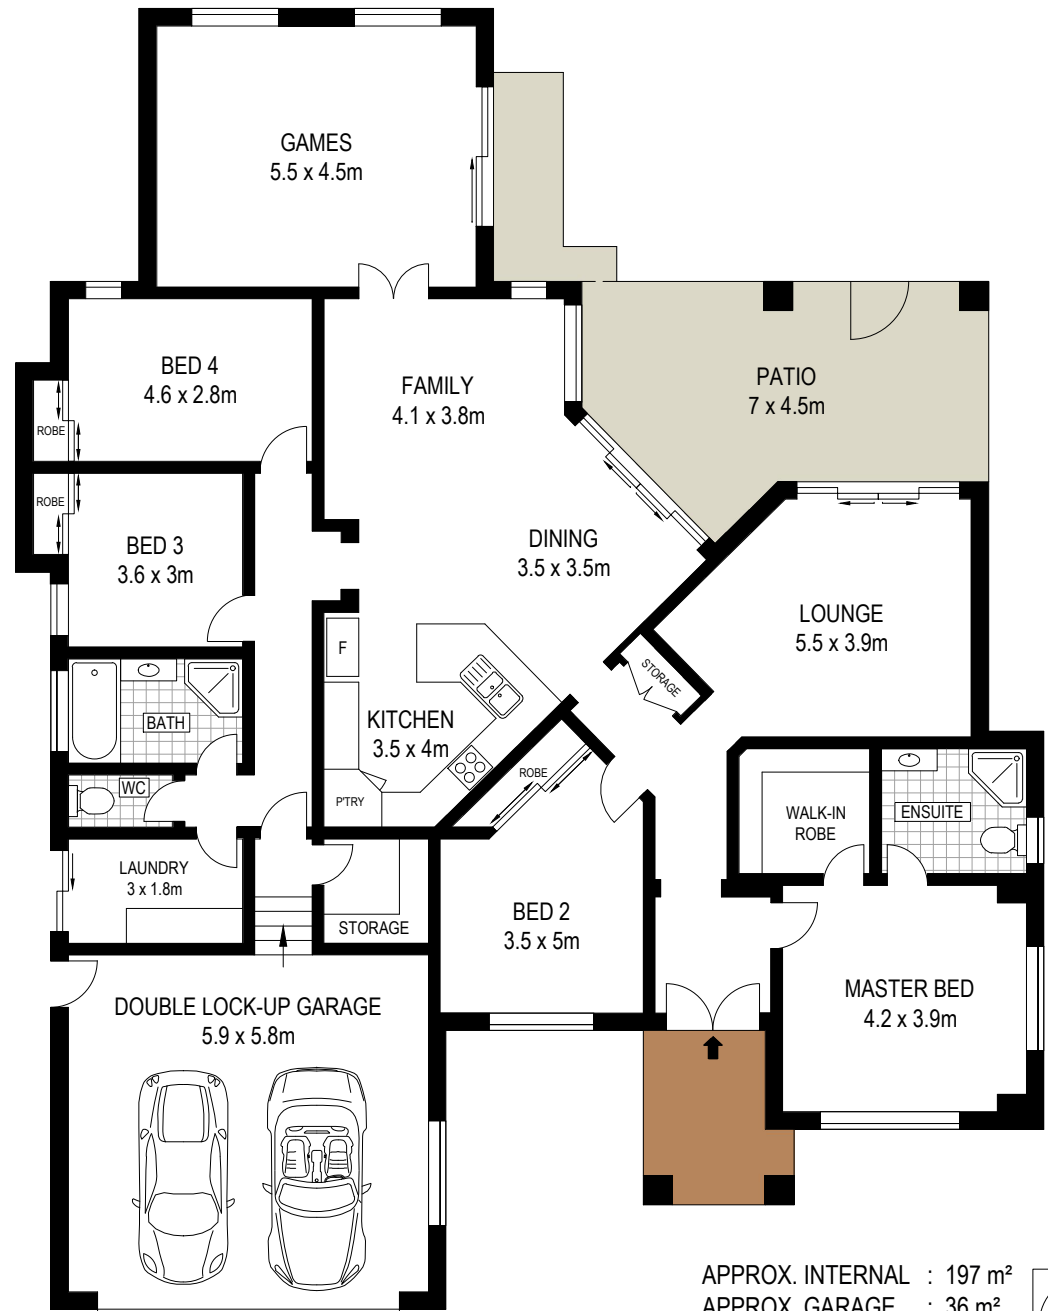

SITE PLAN (NOT TO SCALE)

Scale in metres. Indicative only. Dimensions are approximate. All information contained herein is gathered from sources we believe to be reliable. However we cannot guarantee its accuracy and interested persons should rely on their own enquiries

APPROX. INTERNAL : 197 m²
 APPROX. GARAGE : 36 m²
 APPROX. PATIO : 36 m²
 TOTAL : 269 m²