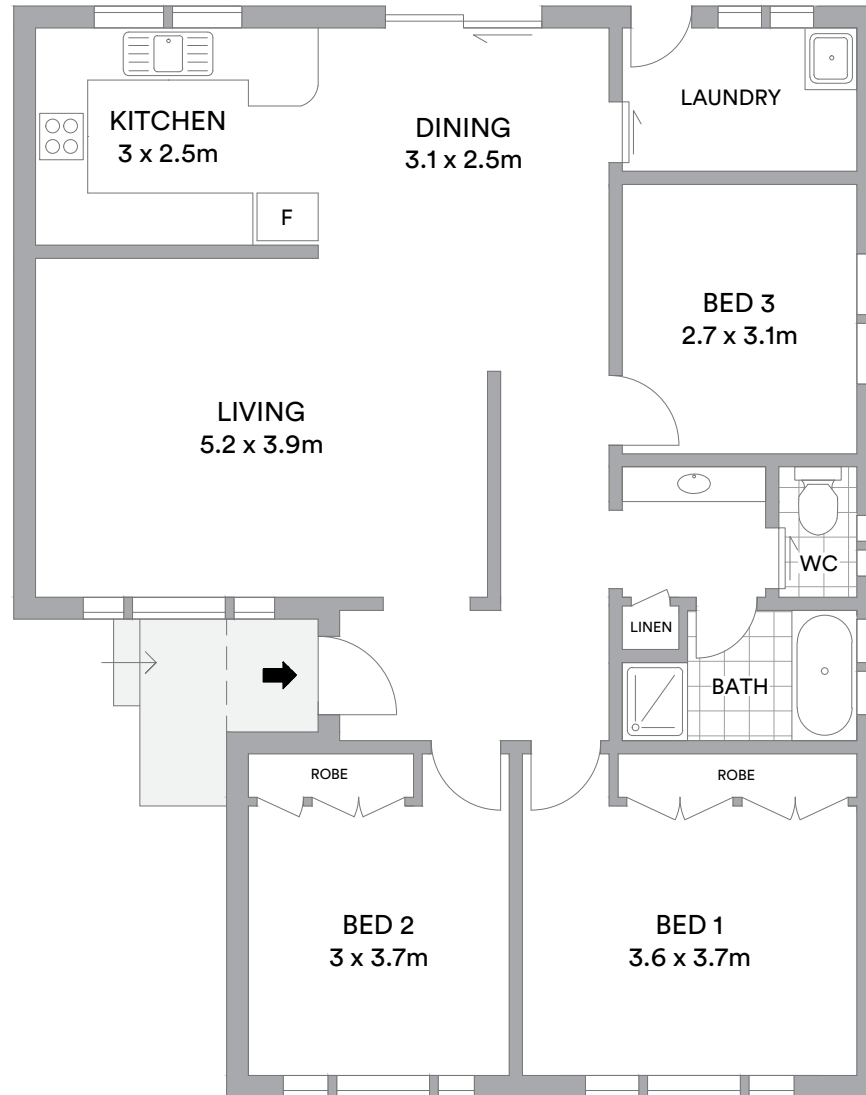

Narara Valley Drive

Internal 99sqm  
External 503sqm  
Land area 613sqm

**McGrath**