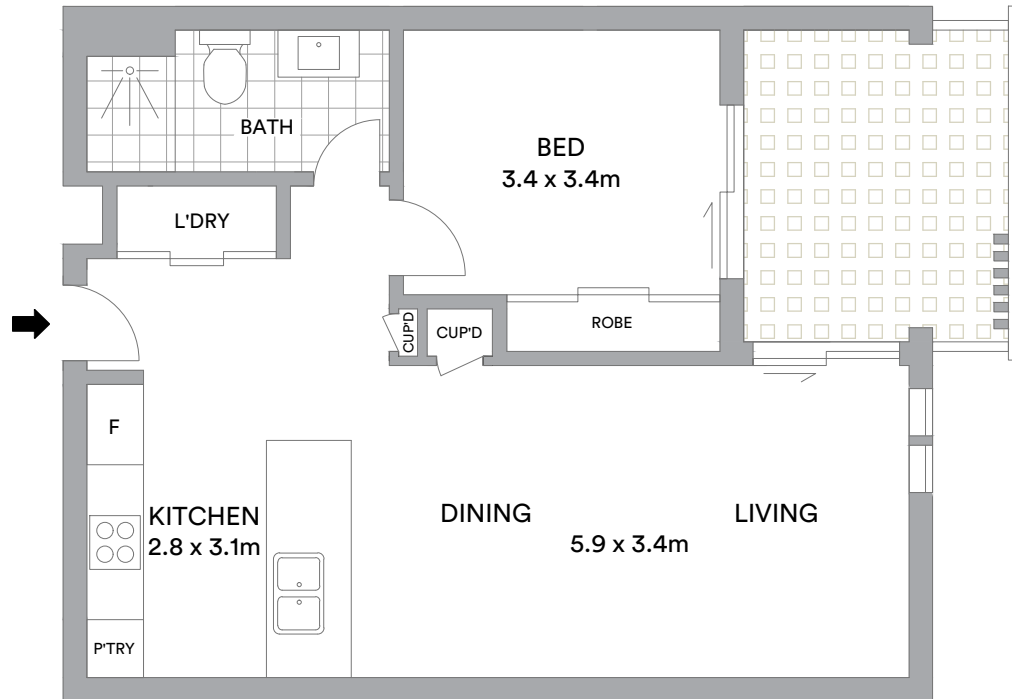

GROUND FLOOR

FIRST FLOOR

Internal 53sqm

UNIT 103

SÍ MARCO  
— APARTMENTS

Kingston  
BUILDING AUSTRALIA

McGrath