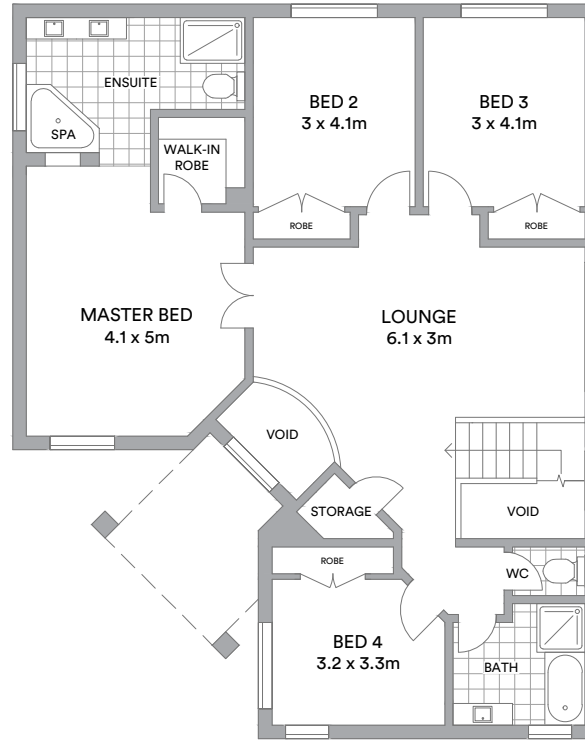

GROUND FLOOR

FIRST FLOOR

Tribulation Circuit

Internal 235sqm
 Garage 34sqm
 Alfresco / Portico 21sqm
 Total 290sqm
 Land area 724sqm

McGrath