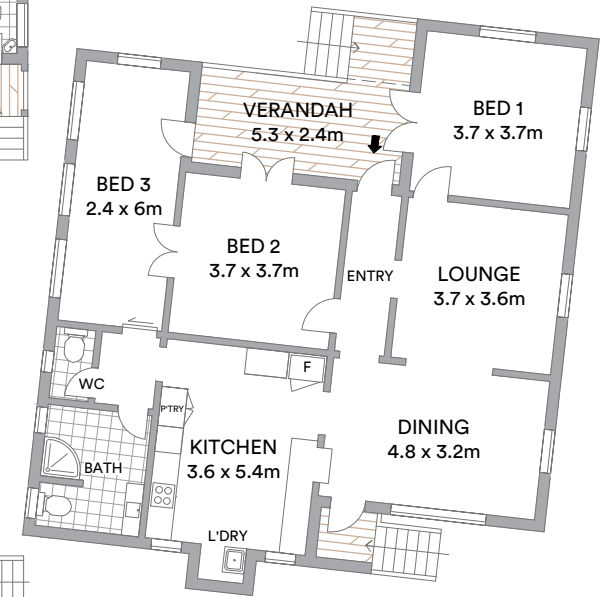

RESIDENCE 1

RESIDENCE 2

Residence 1
 Internal 157sqm
 Verandah 43sqm
 Total 200sqm
 Residence 2
 Internal 110sqm
 Verandah 13sqm
 Total 123sqm

McGrath