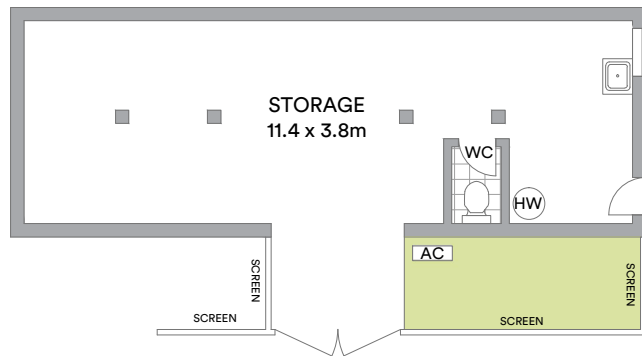

ENTRY LEVEL

LOWER LEVEL

Internal 145sqm
 Garage 94sqm
 Verandah 67sqm
 Total 306sqm

McGrath