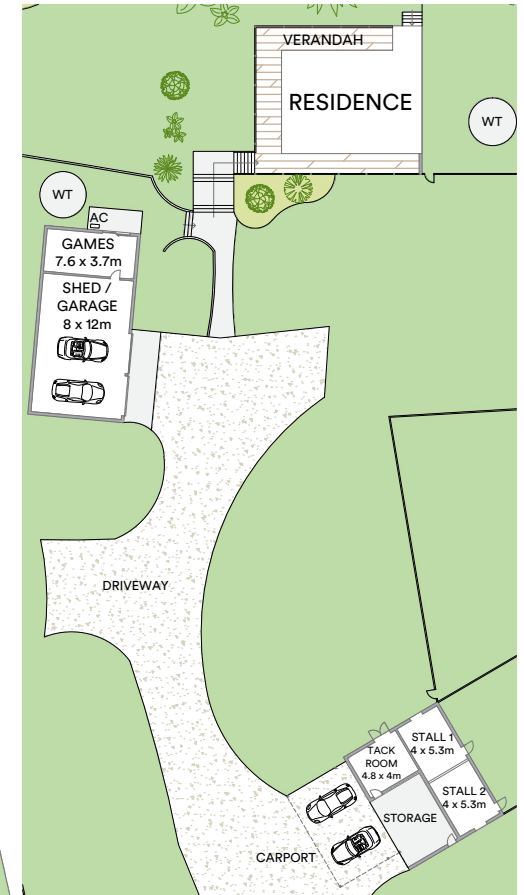

ENTRY LEVEL

LOWER LEVEL

Internal 145sqm
 Garage 94sqm
 Verandah 67sqm
 Total 306sqm

McGrath