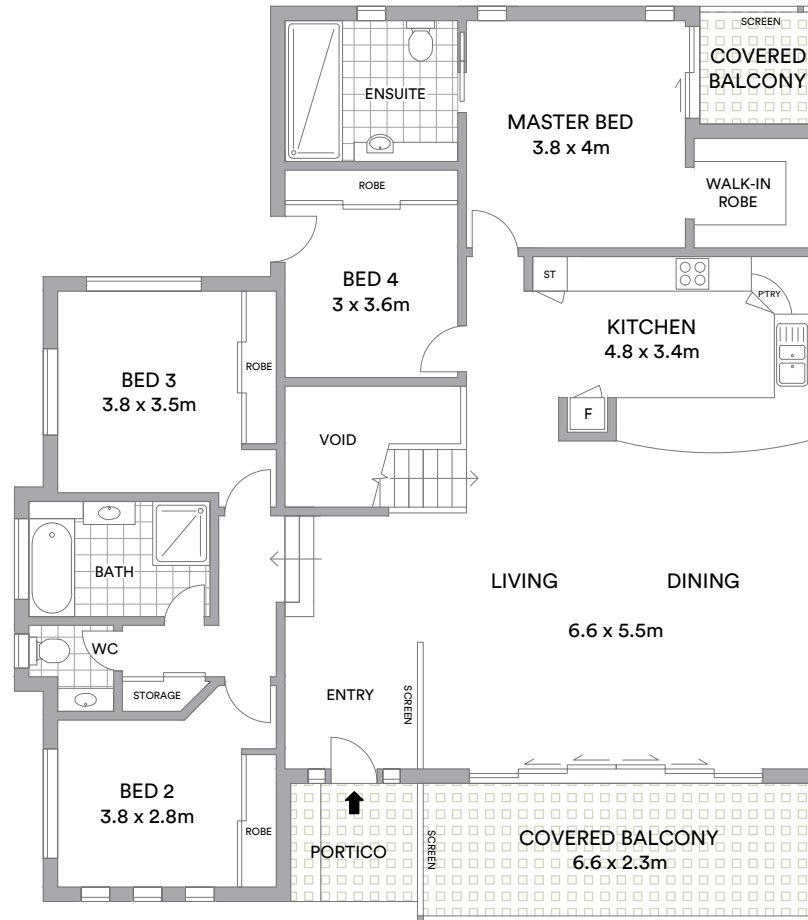

LOWER LEVEL

UPPER LEVEL

Internal 204sqm
Garage 43sqm
Portico/Balcony 24sqm
Total 271sqm

McGrath